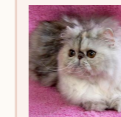

CATTERY SVAJONĖ

Pedigree of

Svajone's Dark Sky

SEX FEMALE · COLOR BLUE SILVER TABBY-WHITE · BIRTHDATE 20 JULY 2024

PARENTS

CFA CH (Grandpointed) Svajone's Teddy

BLUE TABBY-WHITE VAN · 7992

GRANDPARENTS

CFA CH LT'Kopos Laimis of Svajone

BLUE TABBY-WHITE · 7992

CFA CH Svajone's Favorite Flower

BLUE SILVER PATCH MAC TABBY-WHITE

GREAT-GRANDPARENTS

LT'Kopos Archie

Kis'Herbas Kaia of LT'Kopos

CFA CH Mellowcherry Kaicteur of Svajone

CAMEO SPOTTED TABBY/WHITE

Svajone's Charming Girl

BLUE SILVER PATCH MAC TABBY-WHITE · 7987-*****

CFA CH Ruslana's Dandelion of Parheart

RED TABBY-WHITE · 7940-*****

Joleigh's Yum Yum

SILVER PATCHED TABBY · 1137-*****