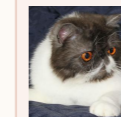

Svajone's Zingara

BLACK SMOKE-WHITE