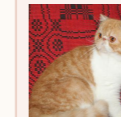

CATTERY SVAJONĖ

Pedigree of

Svajone's Dark Sky

SEX FEMALE · COLOR BLUE SILVER TABBY-WHITE · BIRTHDATE 20 JULY 2024

PARENTS

CFA CH (Grandpointed) Svajone's Teddy

BLUE TABBY-WHITE VAN · 7992

GRANDPARENTS

CFA CH LT'Kopos Laimis of Svajone

BLUE TABBY-WHITE · 7992

CFA CH Svajone's Favorite Flower

BLUE SILVER PATCH MAC TABBY-WHITE

GREAT-GRANDPARENTS

LT'Kopos Archie

Kis'Herbas Kaia of LT'Kopos

CFA CH Mellowcherry Kaicteur of Svajone

CAMEO SPOTTED TABBY/WHITE

Svajone's Charming Girl

BLUE SILVER PATCH MAC TABBY-WHITE · 7987-*****

CFA CH Ruslana's Dandelion of Parheart

RED TABBY-WHITE · 7940-*****

Joleigh's Yum Yum

SILVER PATCHED TABBY · 1137-*****