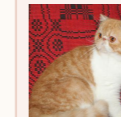

CFA CH Mellowcherry Kaicteur of Svajone

CAMEO SPOTTED TABBY/WHITE