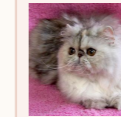

Joleigh's Yum Yum

SILVER PATCHED TABBY · 1137-*****