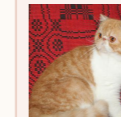

GREAT-GRANDPARENTS

LT'Kopos Archie

Kis'Herbas Kaia of LT'Kopos

CFA CH Mellowcherry Kaicteur of Svajone

CAMEO SPOTTED TABBY/WHITE