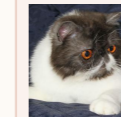

Svajone's Zingara

BLACK SMOKE-WHITE