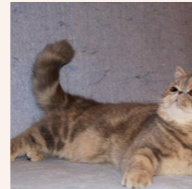

Svajone's Promyse

SEX FEMALE · BIRTHDATE 1 AUGUST 2010

PARENTS

Svajone's Mike Pukuotukas

GRANDPARENTS

Ruslana's Blue Bandit of Svajone
BLUE MAC TABBY/WHITE · 7392-*****

Svajone's Enigma
BLUE SILVER PATCH TABBY · 7837-*****