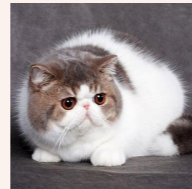

GRANDPARENTS

GC DW Sweet Luck Gossipglad

BLUE TABBY-WHITE · 7992-*****