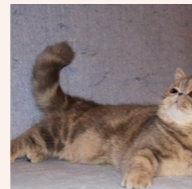

CATTERY SVAJONĖ

Pedigree of

Svajone's Viva Victoria

SEX FEMALE · BIRTHDATE 30 MAY 2011

PARENTS

CH Sweet Luck Tiger-Sun of Kis'Herbas

SILVER TABBY · 7736-*****

GRANDPARENTS

Ruslana's Blue Bandit of Svajone

BLUE MAC TABBY/WHITE · 7392-*****

CH Dega-Bulu's Casper

BROWN MAC TABBY-WHITE

CH Shin-Flein Pandora

Svajone's Enigma

BLUE SILVER PATCH TABBY · 7837-*****

RW SGC Kis'Herbas Vinnetu of Svajone