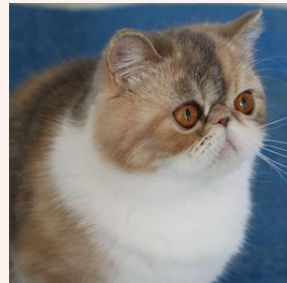

CATTERY SVAJONĖ

Pedigree of

Svajone's Viva Victoria

SEX FEMALE · BIRTHDATE 30 MAY 2011

PARENTS

CH Sweet Luck Tiger-Sun of Kis'Herbas

SILVER TABBY · 7736-*****

GRANDPARENTS

BROWN TABBY-WHITE · 7945-*****

GC Couronne Wild Card of Sweet Luck

BLACK SMOKE PER · 0134-*****

CH Harwood Miss Show of Sweet Luck

CALICO PER · 0149-*****

Svajone's Millenium

BLUE SILVER PATCH CL TABBY/WHITE · 7387-*****