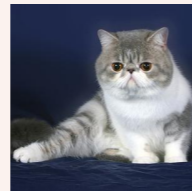

Ruslana's Blue Bandit of Svajone

BLUE MAC TABBY/WHITE · 7392-*****