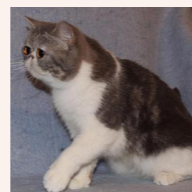

CATTERY SVAJONĖ

Pedigree of

Svajone's Nina

SEX FEMALE · BIRTHDATE 27 JUNE 2011

PARENTS

CH Sweet Luck Tiger-Sun of Kis'Herbas

SILVER TABBY · 7736-*****

GRANDPARENTS

CH Catica Jackpot

BLACK-WHITE · 7808-*****

CH Catica Cheeto Bandito

BLACK-WHITE · 7818-*****

Kopos Katia of Catica

BLUE SPOTTED TABBY-WHITE · 7993-*****

Svajone's Dew Droplet

BLUE SILVER TABBY/WHITE · 7993-*****