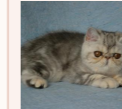

CATTERY SVAJONĖ

Pedigree of

Svajone's Athena

SEX FEMALE · BIRTHDATE 29 JUNE 2011

PARENTS

Svajone's Eden

BLUE SILVER TABBY-WHITE

GRANDPARENTS

BLUE TABBY LH · 7799-*****

Ruslana's Blue Bandit of Svajone

BLUE MAC TABBY/WHITE · 7392-*****

Svajone's Etna

SILVER TABBY

CH Catica Jackpot

BLACK-WHITE · 7808-*****

Svajone's Dew Droplet

BLUE SILVER TABBY/WHITE · 7993-*****