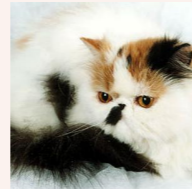

Tessa Panda of Catica