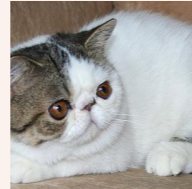

CATTERY SVAJONĖ

Pedigree of

Svajone's Sheila

SEX FEMALE · BIRTHDATE 21 APRIL 2012

PARENTS

CH Kis'Herbas Lennox of Divinity
BROWN SPOTTED TABBY-WHITE · 7944-*****

GRANDPARENTS

Lelija Charleston of Molimoli
BROWN TABBY-WHITE · 7944-*****