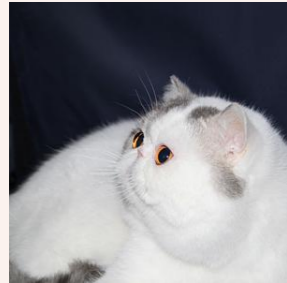

Svajone's Dandelion

CFA REG # 7392-***** · SEX FEMALE · COLOR CREAM SILVER TABBY VAN · BIRTHDATE 24 MAY 2012

PARENTS

Svajone's Opal Glass

BLUE SILVER TABBY/WHITE (VAN)

GRANDPARENTS

Ruslana's Blue Bandit of Svajone