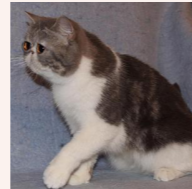

Svajone's Dew Droplet

BLUE SILVER TABBY/WHITE · 7993-*****