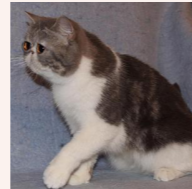

Svajone's Dew Droplet

BLUE SILVER TABBY/WHITE · 7993-*****

GREAT-GRANDPARENTS

CH Dega-Bulu's Casper

BROWN MAC TABBY-WHITE

CH Shin-Flein Pandora

RW SGC Kis'Herbas Vinnetu of Svajone

BLUE SILVER TABBY

Kis'Herbas Issima of Svajone

BLUE PATCH TABBY/WHITE ELH