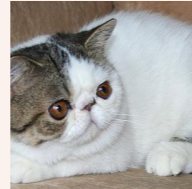

CATTERY SVAJONĖ

Pedigree of

Svajone's Elvis

SEX FEMALE · BIRTHDATE 5 JUNE 2012

PARENTS

CH Kis'Herbas Lennox of Divinity
BROWN SPOTTED TABBY-WHITE · 7944-*****

GRANDPARENTS

Lelija Charleston of Molimoli
BROWN TABBY-WHITE · 7944-*****