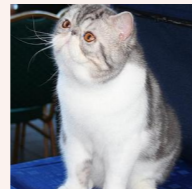

Svajone's Nemunas of Danadia
7392-*****