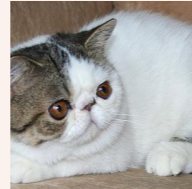

Svajone's Black Foot

SEX FEMALE · BIRTHDATE 5 JUNE 2012

PARENTS

CH Kis'Herbas Lennox of Divinity
BROWN SPOTTED TABBY-WHITE · 7944-*****

GRANDPARENTS

Lelija Charleston of Molimoli
BROWN TABBY-WHITE · 7944-*****