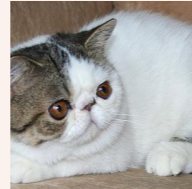

CATTERY SVAJONĖ

Pedigree of

Svajone's Eminent

SEX FEMALE · BIRTHDATE 5 JUNE 2012

PARENTS

CH Kis'Herbas Lennox of Divinity
BROWN SPOTTED TABBY-WHITE · 7944-*****

GRANDPARENTS

Lelija Charleston of Molimoli
BROWN TABBY-WHITE · 7944-*****