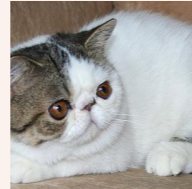

GRANDPARENTS

Lelija Charleston of Molimoli
BROWN TABBY-WHITE · 7944-*****