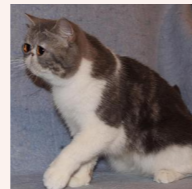

CATTERY SVAJONĖ

Pedigree of

Svajone's Favourite

SEX FEMALE · BIRTHDATE 9 JUNE 2012

PARENTS

Svajone's Opal Glass

BLUE SILVER TABBY/WHITE (VAN)

CFA CH Svajone's Happy Girl

BLUE SILVER PATCH TABBY/WHITE

GRANDPARENTS

Ruslana's Blue Bandit of Svajone

BLUE MAC TABBY/WHITE · 7392-*****

Svajone's Dew Droplet

BLUE SILVER TABBY/WHITE · 7993-*****

Svajone's Eden

BLUE SILVER TABBY-WHITE