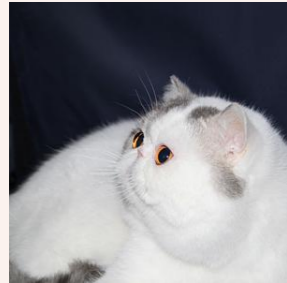

CATTERY SVAJONĖ

Pedigree of

Svajone's Fantasy

SEX FEMALE · BIRTHDATE 9 JUNE 2012

PARENTS

Svajone's Opal Glass

BLUE SILVER TABBY/WHITE (VAN)

CFA CH Svajone's Happy Girl

BLUE SILVER PATCH TABBY/WHITE

GRANDPARENTS

Ruslana's Blue Bandit of Svajone

BLUE MAC TABBY/WHITE · 7392-*****

Svajone's Dew Droplet

BLUE SILVER TABBY/WHITE · 7993-*****

Svajone's Eden

BLUE SILVER TABBY-WHITE