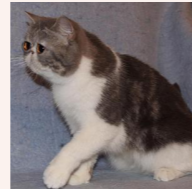

CATTERY SVAJONĖ

Pedigree of

Svajone's Fantasy

SEX FEMALE · BIRTHDATE 9 JUNE 2012

PARENTS

Svajone's Opal Glass

BLUE SILVER TABBY/WHITE (VAN)

CFA CH Svajone's Happy Girl

BLUE SILVER PATCH TABBY/WHITE

GRANDPARENTS

Ruslana's Blue Bandit of Svajone

BLUE MAC TABBY/WHITE · 7392-*****

Svajone's Dew Droplet

BLUE SILVER TABBY/WHITE · 7993-*****

Svajone's Eden

BLUE SILVER TABBY-WHITE