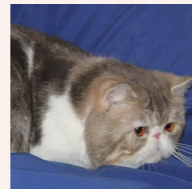

CATTERY SVAJONĖ

Pedigree of

Svajone's Fantasy

SEX FEMALE · BIRTHDATE 9 JUNE 2012

PARENTS

Svajone's Opal Glass

BLUE SILVER TABBY/WHITE (VAN)

CFA CH Svajone's Happy Girl

BLUE SILVER PATCH TABBY/WHITE

GRANDPARENTS

Ruslana's Blue Bandit of Svajone

BLUE MAC TABBY/WHITE · 7392-*****

Svajone's Dew Droplet

BLUE SILVER TABBY/WHITE · 7993-*****

Svajone's Eden

BLUE SILVER TABBY-WHITE