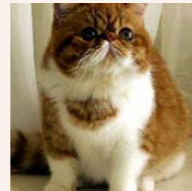

GRANDPARENTS

CH Dark Diamond Karlson of Latifolia