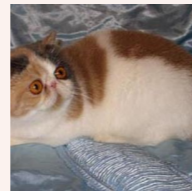

CH Dark Diamond Russian Star of Canina

GREAT-GRANDPARENTS

Unknown

Unknown

Unknown

Unknown