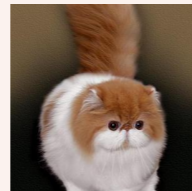

GC Zhao Favorite Boy of Malinka

RED-WHITE · 1110-*****