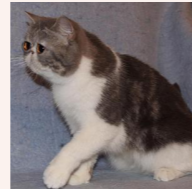

CFA CH Svajone's Glamour

SEX FEMALE · COLOR SILVER TABBY VAN · BIRTHDATE 1 JULY 2012

PARENTS

Svajone's Opal Glass

BLUE SILVER TABBY/WHITE (VAN)

Svajone's Zingara

BLACK SMOKE-WHITE

GRANDPARENTS

Ruslana's Blue Bandit of Svajone

BLUE MAC TABBY/WHITE · 7392-*****

Svajone's Dew Droplet

BLUE SILVER TABBY/WHITE · 7993-*****

CH Sweet Luck Tiger-Sun of Kis'Herbas

SILVER TABBY · 7736-*****

Svajone's Karma-In-Luck of Cynder