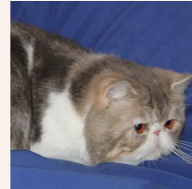

CATTERY SVAJONĖ

Pedigree of

Svajone's Hot Chilli Pepper

SEX FEMALE · BIRTHDATE 27 JULY 2012

PARENTS

Svajone's Aquamarine
BLUE SILVER TABBY/WHITE

GRANDPARENTS

Svajone's Eden
BLUE SILVER TABBY-WHITE