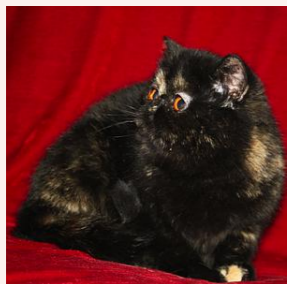

GREAT-GRANDPARENTS

Kis'Herbas Chiara of Svajone
TORTIE · 7747-*****