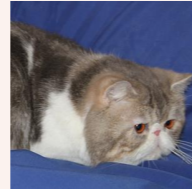

GRANDPARENTS

Svajone's Eden
BLUE SILVER TABBY-WHITE