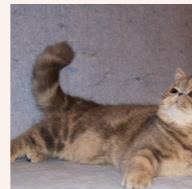

CATTERY SVAJONĖ

Pedigree of

Svajone's Incredible

SEX FEMALE · BIRTHDATE 2 AUGUST 2012

PARENTS

Svajone's Aquamarine
BLUE SILVER TABBY/WHITE

Svajone's Millenium
BLUE SILVER PATCH CL TABBY/WHITE · 7387-*****

GRANDPARENTS

Svajone's Eden
BLUE SILVER TABBY-WHITE

Svajone's Rumba of Alqasr
BLUE SILVER TABBY/WHITE · 7393-*****

Ruslana's Blue Bandit of Svajone
BLUE MAC TABBY/WHITE · 7392-*****

Svajone's Enigma
BLUE SILVER PATCH TABBY · 7837-*****