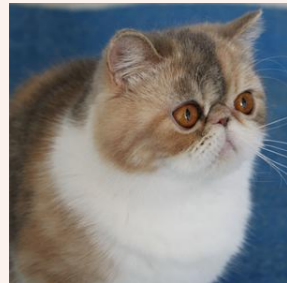

CATTERY SVAJONĖ

Pedigree of

Svajone's Incredible

SEX FEMALE · BIRTHDATE 2 AUGUST 2012

PARENTS

Svajone's Aquamarine
BLUE SILVER TABBY/WHITE

Svajone's Millenium
BLUE SILVER PATCH CL TABBY/WHITE · 7387-*****

GRANDPARENTS

Svajone's Eden
BLUE SILVER TABBY-WHITE

Svajone's Rumba of Alqasr
BLUE SILVER TABBY/WHITE · 7393-*****

Ruslana's Blue Bandit of Svajone
BLUE MAC TABBY/WHITE · 7392-*****

Svajone's Enigma
BLUE SILVER PATCH TABBY · 7837-*****