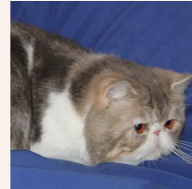

CATTERY SVAJONĖ

Pedigree of

Svajone's Impressive

SEX FEMALE · BIRTHDATE 2 AUGUST 2012

PARENTS

Svajone's Aquamarine
BLUE SILVER TABBY/WHITE

GRANDPARENTS

Svajone's Eden
BLUE SILVER TABBY-WHITE