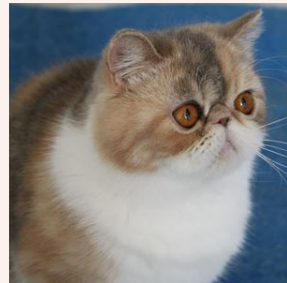

CATTERY SVAJONĖ

Pedigree of

Svajone's Impressive

SEX FEMALE · BIRTHDATE 2 AUGUST 2012

PARENTS

Svajone's Aquamarine
BLUE SILVER TABBY/WHITE

GRANDPARENTS

Svajone's Eden
BLUE SILVER TABBY-WHITE

Svajone's Rumba of Alqasr
BLUE SILVER TABBY/WHITE · 7393-*****

GREAT-GRANDPARENTS

RW SGC Kis'Herbas Vinnetu of Svajone
BLUE SILVER TABBY

Kis'Herbas Issima of Svajone
BLUE PATCH TABBY/WHITE ELH

Svajone's Nemunas of Danadia
7392-*****

Svajone's Karma-In-Luck of Cynder
SILVER TABBY/WHITE VAN

Svajone's Millenium
BLUE SILVER PATCH CL TABBY/WHITE · 7387-*****

Ruslana's Blue Bandit of Svajone
BLUE MAC TABBY/WHITE · 7392-*****

CH Dega-Bulu's Casper
BROWN MAC TABBY-WHITE