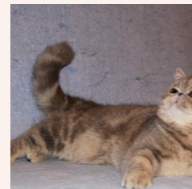

Svajone's Enigma
BLUE SILVER PATCH TABBY · 7837-*****