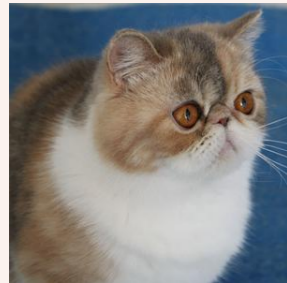

CATTERY SVAJONĖ

Pedigree of

Svajone's Imperator

SEX FEMALE · BIRTHDATE 2 AUGUST 2012

PARENTS

Svajone's Aquamarine

BLUE SILVER TABBY/WHITE

Svajone's Millenium

BLUE SILVER PATCH CL TABBY/WHITE · 7387-*****

GRANDPARENTS

Svajone's Eden

BLUE SILVER TABBY-WHITE

Svajone's Rumba of Alqasr

BLUE SILVER TABBY/WHITE · 7393-*****

Ruslana's Blue Bandit of Svajone

BLUE MAC TABBY/WHITE · 7392-*****