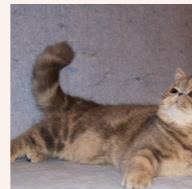

CATTERY SVAJONĖ

Pedigree of

Svajone's Inter Vision

SEX FEMALE · BIRTHDATE 2 AUGUST 2012

PARENTS

Svajone's Aquamarine
BLUE SILVER TABBY/WHITE

Svajone's Millenium
BLUE SILVER PATCH CL TABBY/WHITE · 7387-*****

GRANDPARENTS

Svajone's Eden
BLUE SILVER TABBY-WHITE

Svajone's Rumba of Alqasr
BLUE SILVER TABBY/WHITE · 7393-*****

Ruslana's Blue Bandit of Svajone
BLUE MAC TABBY/WHITE · 7392-*****

Svajone's Enigma
BLUE SILVER PATCH TABBY · 7837-*****